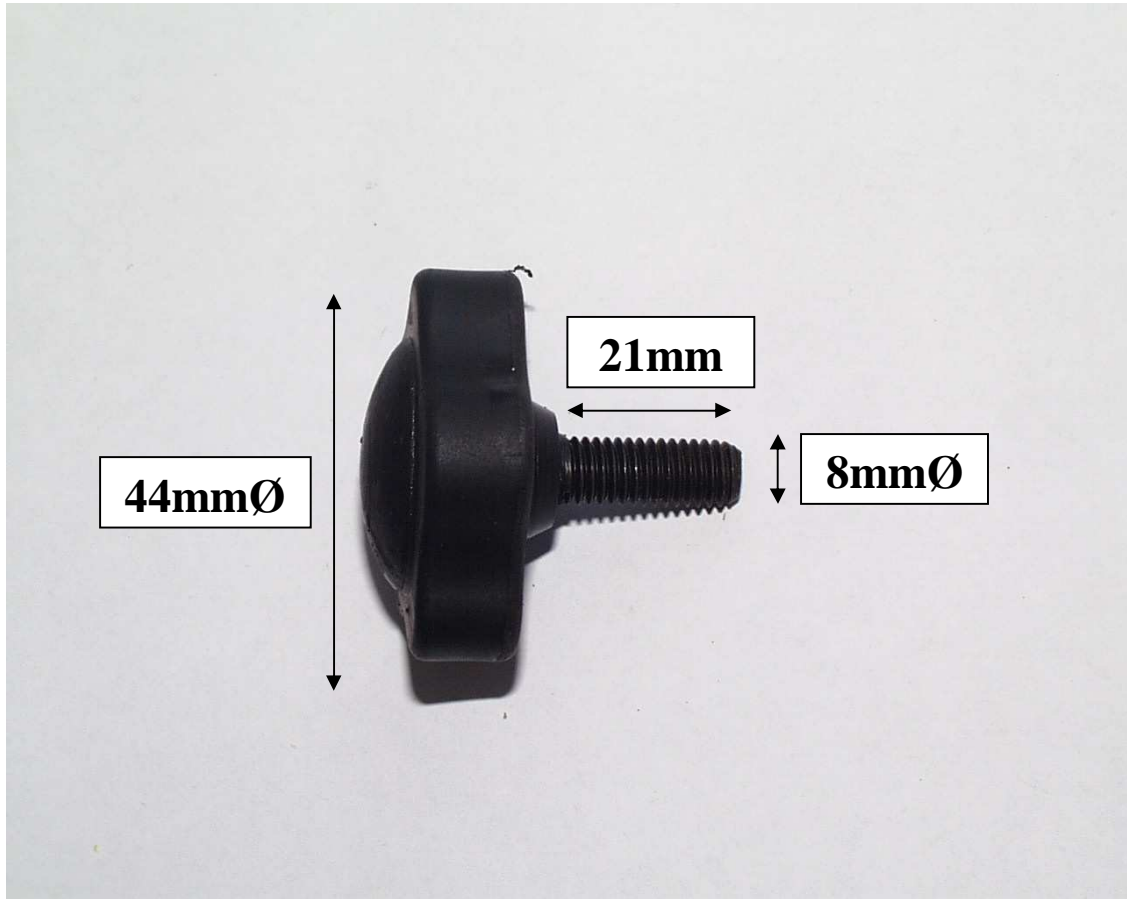

LS-49
Thumbscrew

180.178
Top-hat

LS-50
Thumbscrew

LS-52
Thumbscrew

LS49

LS50

LS52