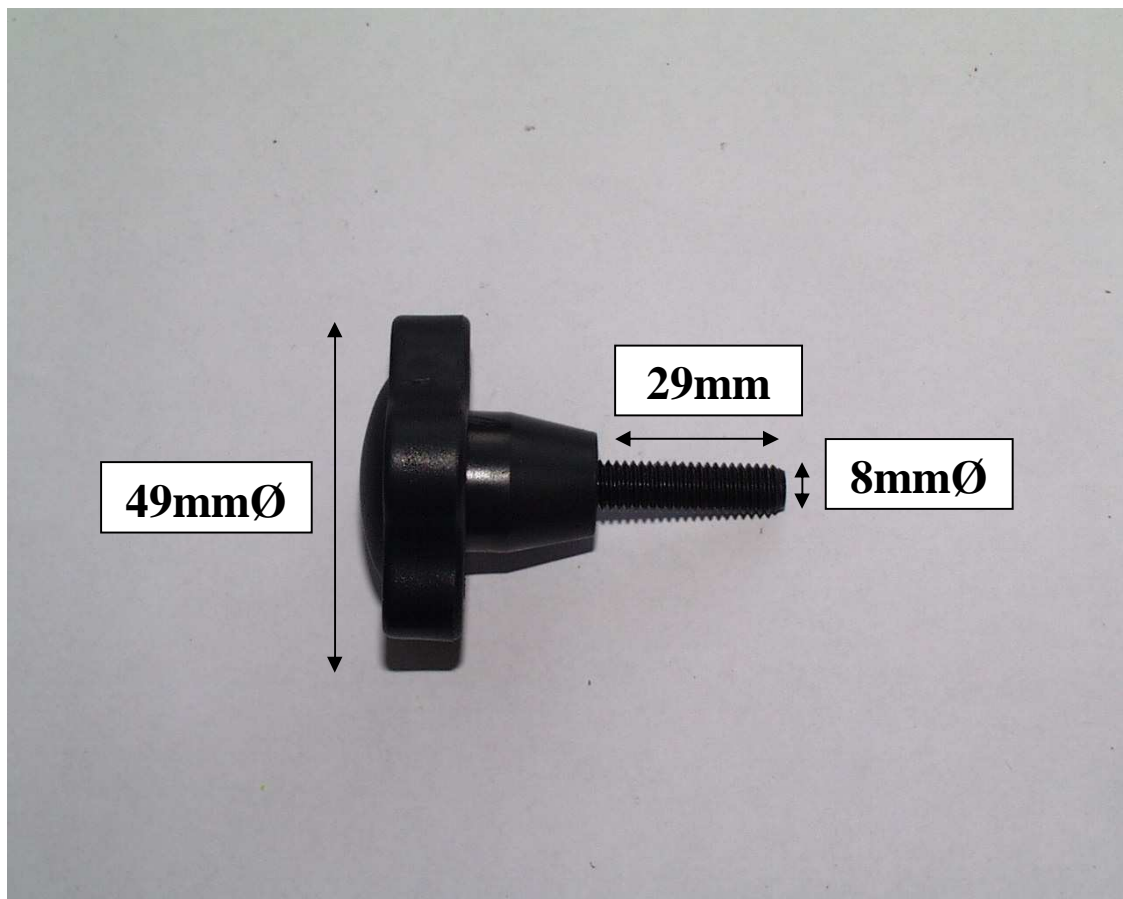

LS-49
Thumbscrew

180.178
Top-hat

LS-50
Thumbscrew

LS-52
Thumbscrew

LS49

LS50

LS52